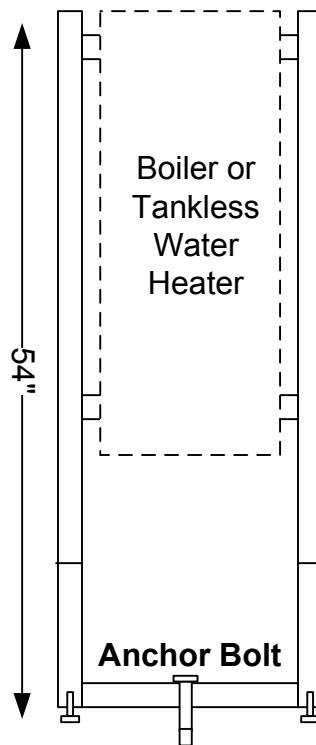

Supreme Stands
for HVAC Equipment

18550 County Rd. 81
Maple Grove, MN 55369
763-428-3677
steves@heatcool2.com

Universal Boiler and Tankless Water Stand

- Adjustable Legs for leveling
- Easy Assembly
- Powder Coated Finish
- Hardware included
- 1 ½ x 1 ½" SQ. Tube
- 21 per pallet
- 300 lb max

Part Number: BS2454

Instructions:

Install the crossbar with ½" holes on the bottom for anchor bolt
Install top two crossbars with bolts included and tighten. (optional height)
Self tapping included for mounting the boiler
Anchor bolt is not included (required when boiler is over 200 pounds.)