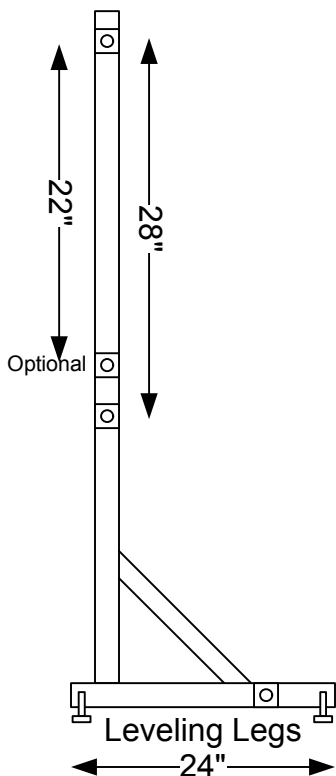

Supreme Stands
for HVAC Equipment

18550 County Rd. 81
Maple Grove, MN 55369
763-428-3677
steves@heatcool2.com

Universal Boiler and Tankless Water Stand

- Adjustable Legs for leveling
- Easy Assembly
- Powder Coated Finish
- Hardware included
- 1 ½ x 1 ½" SQ. Tube
- 21 per pallet
- 300 lb max

Part Number: BS2454

Instructions:

Install the crossbar with ½" holes on the bottom for anchor bolt
Install top two crossbars with bolts included and tighten. (optional height)
Self tapping included for mounting the boiler
Anchor bolt is not included (required when boiler is over 200 pounds.)